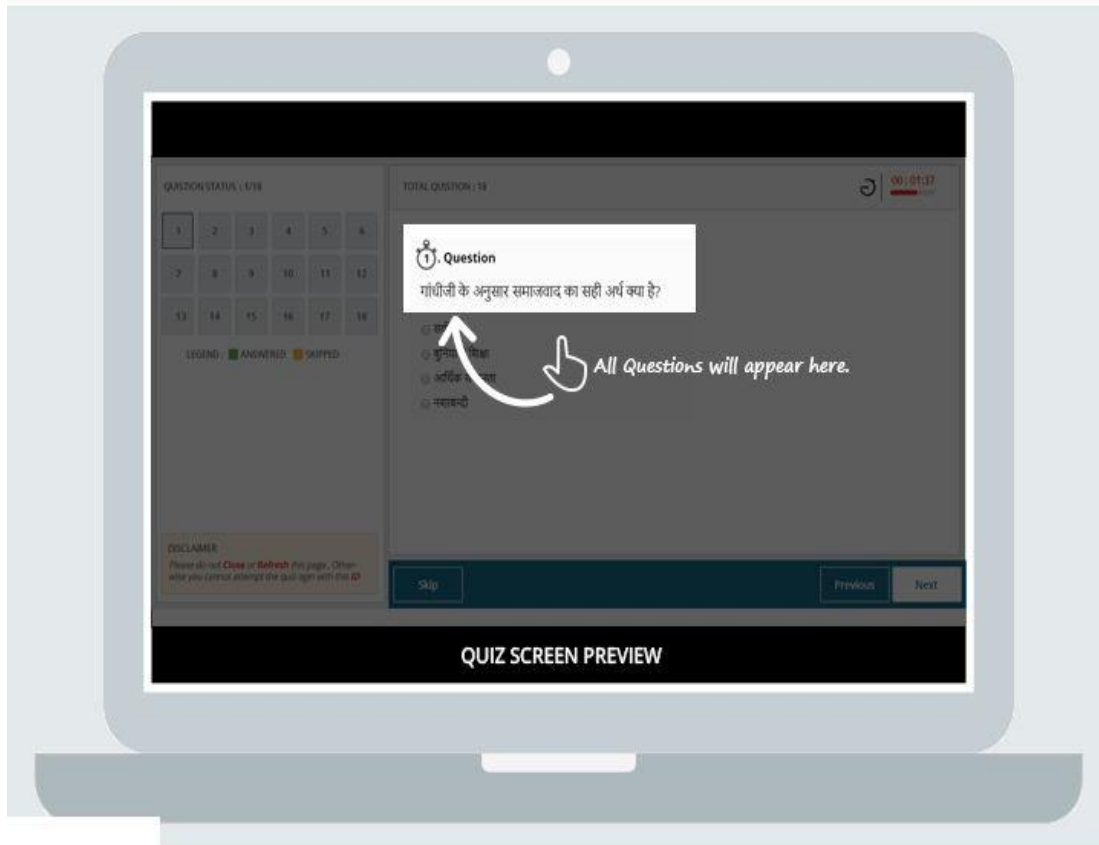

# Now Login Using Mobile No and OTP

The image shows a login interface with the following elements:

- Input field: E-mail/Mobile
- Input field: Password
- Link: [Forgot your password?](#)
- Button: **Log In With Password**
- Text: or
- Input field: E-mail/Mobile (Log In With OTP) - A blue arrow points to this field.
- Button: **Login with OTP**
- Text: or
- Section: **Login with a Social Account**
- Buttons: Facebook, Google, Twitter, LinkedIn, and MyGov.
- Text: Not registered with MyGov account? [Register Now](#)

# After Login click on start quiz

## ONLINE SPACE QUIZ

Start Date : 10 Aug 2019, 12:01 am End Date : 25 Aug 2019, 11:59 pm

Terms and Conditions

Start Quiz

20 Score	20 Questions	600 Seconds
-------------	-----------------	----------------

**READ THE FOLLOWING INSTRUCTIONS CAREFULLY.**